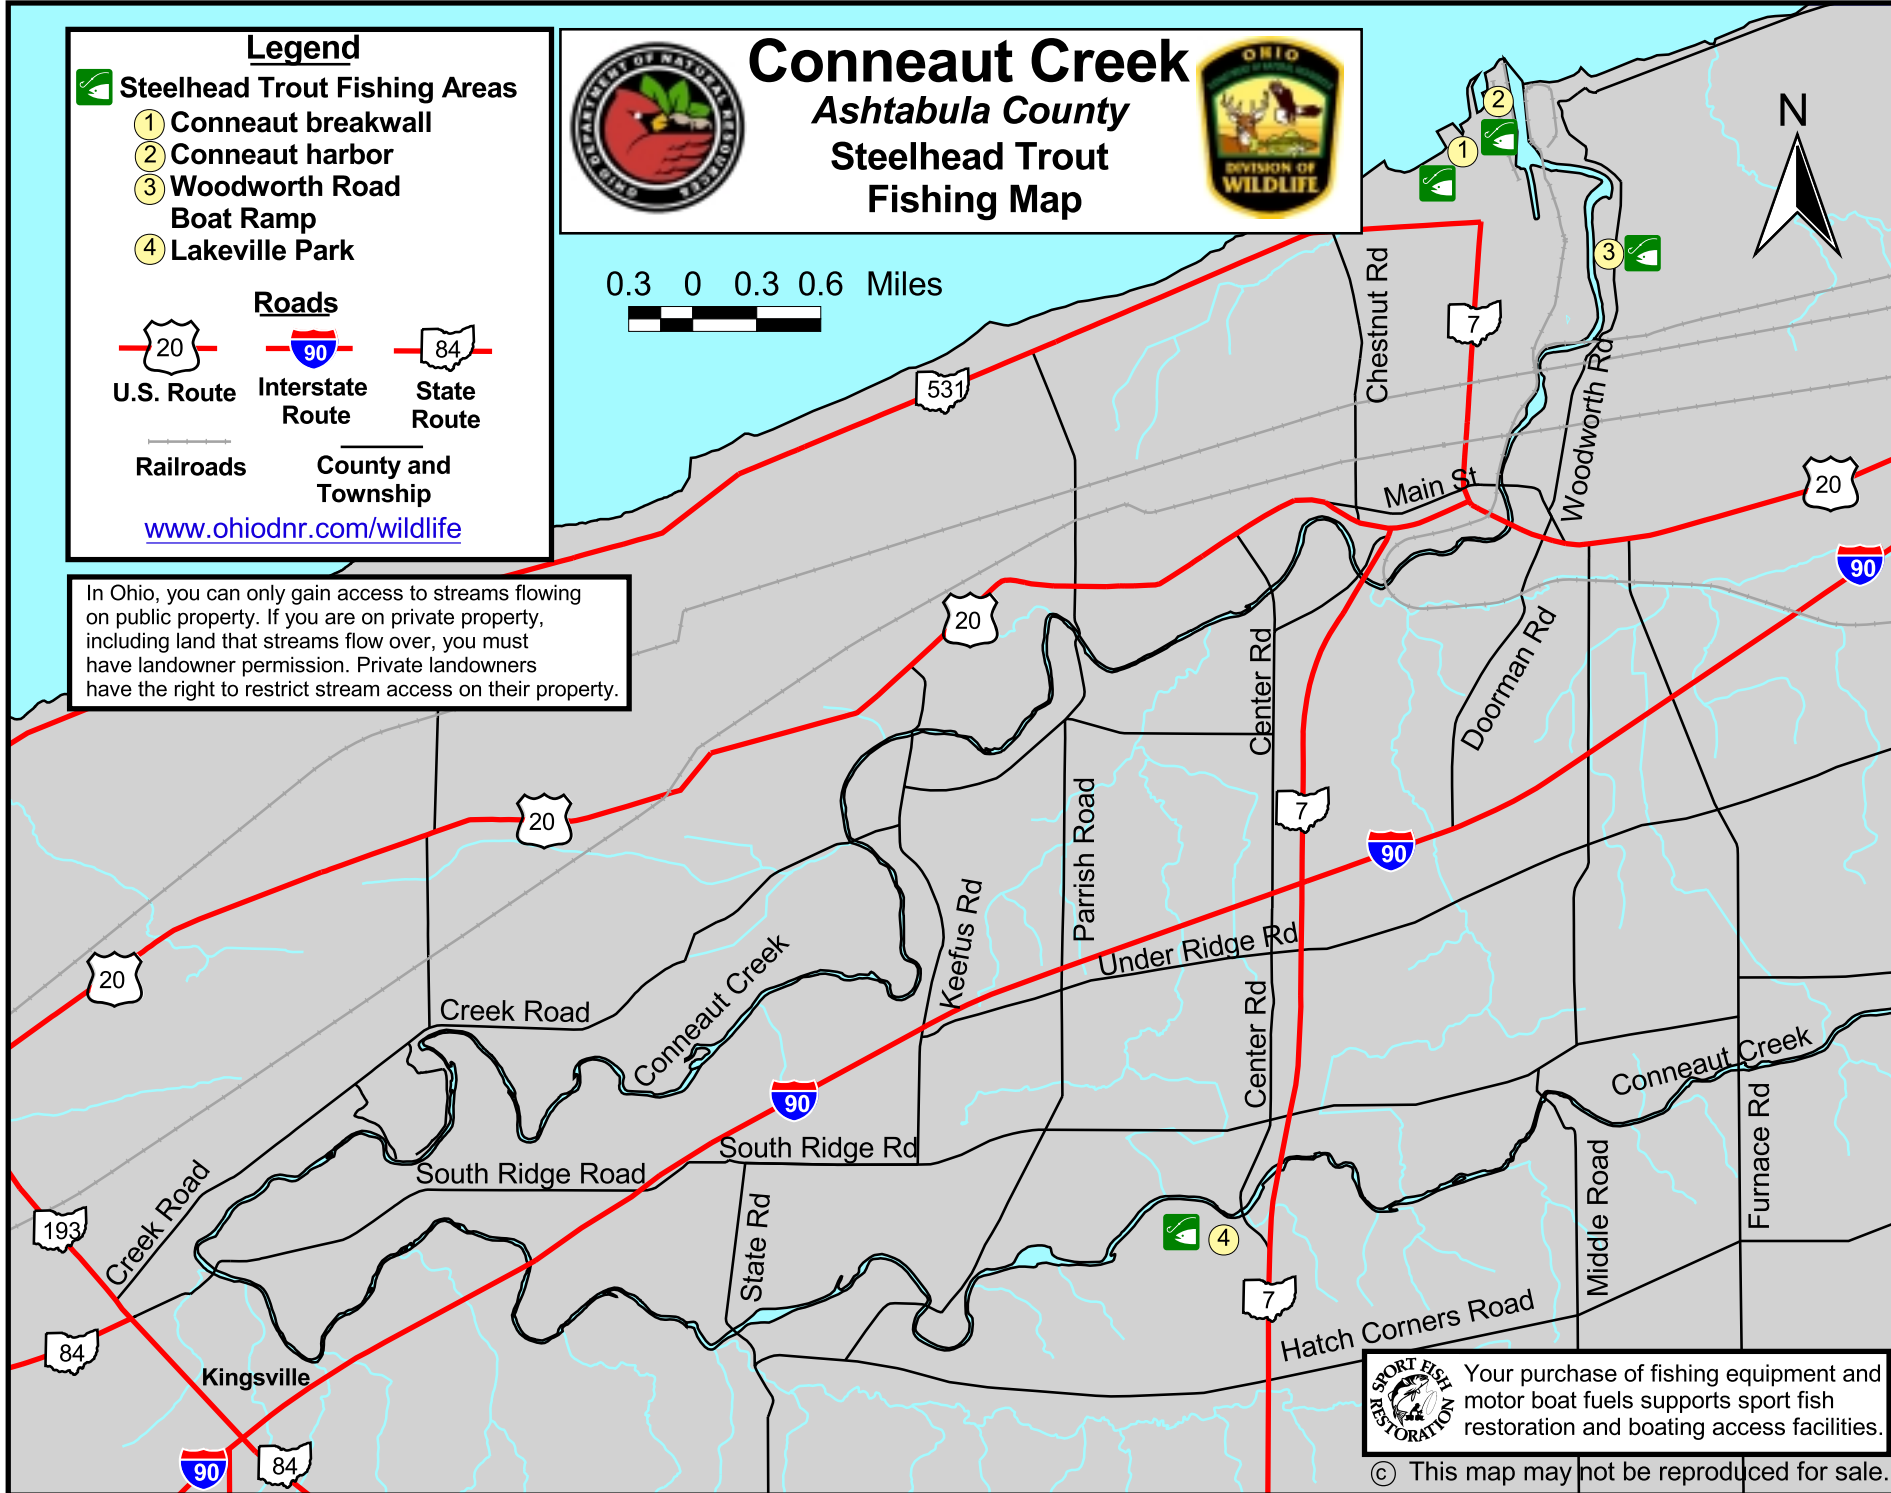

Legend

Steelhead Trout Fishing Areas

- ① Conneaut breakwall
- ② Conneaut harbor
- ③ Woodward Road Boat Ramp
- ④ Lakeville Park

Roads

U.S. Route Interstate Route State Route

Railroads County and Township

www.ohiodnr.com/wildlife

In Ohio, you can only gain access to streams flowing on public property. If you are on private property, including land that streams flow over, you must have landowner permission. Private landowners have the right to restrict stream access on their property.

Conneaut Creek

Ashtabula County

Steelhead Trout Fishing Map

0.3 0 0.3 0.6 Miles

Your purchase of fishing equipment and motor boat fuels supports sport fish restoration and boating access facilities.

© This map may not be reproduced for sale.

Conneaut Creek Steelhead Trout Fishing Map